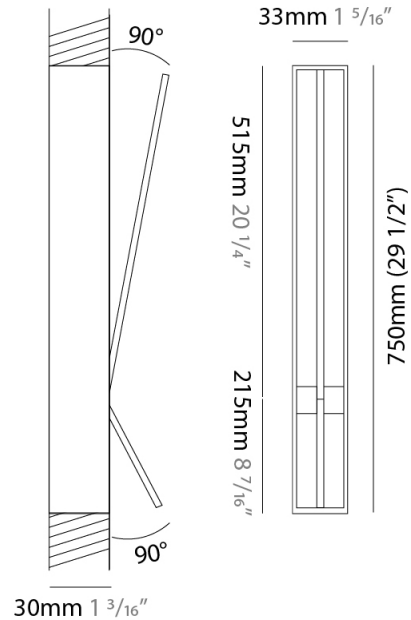

GENERAL

Series: Spillo
 Subseries: Spillo 2 Rod
 Brand: Icone
 Division: Design
 Mounting Type: Recessed
 Mounting Location: Wall
 Subcategory: Ambient

PHYSICAL

Shape: Rectangle
 Width (mm): 33
 Width (in): 1 ⁵/₁₆
 Height (mm): 750
 Height (in): 29 ¹/₂
 Min. Recessing Depth (mm): 30
 Min. Recessing Depth (in): 1 ³/₁₆
 Light Distribution: Adjustable
[Fixture Finish: WHI / BLK / CHR / BGD](#)
 Fixture Material: Brass

LED

[Color Temperature \(°K\): 2700 / 3000](#)
 Nominal Lumen (lm): 770
 CRI: >90 CRI
 Lamp Life (hrs): 50000

OPTICAL

Adjustability: Tilt 90°

RATINGS AND CERTIFICATIONS

Certified By: Certified for North American Standards
 IP rating: IP20

GENERAL

Series: Spillo
 Subseries: Spillo 2 Rod
 Brand: Icone
 Division: Design
 Mounting Type: Recessed
 Mounting Location: Wall
 Subcategory: Ambient

PHYSICAL

Shape: Rectangle
 Width (mm): 33
 Width (in): 1 ⁵/₁₆
 Height (mm): 1150
 Height (in): 45 ¹/₄
 Min. Recessing Depth (mm): 30
 Min. Recessing Depth (in): 1 ³/₁₆
 Light Distribution: Adjustable
 Fixture Finish: WHI / BLK / CHR / BGD
 Fixture Material: Brass